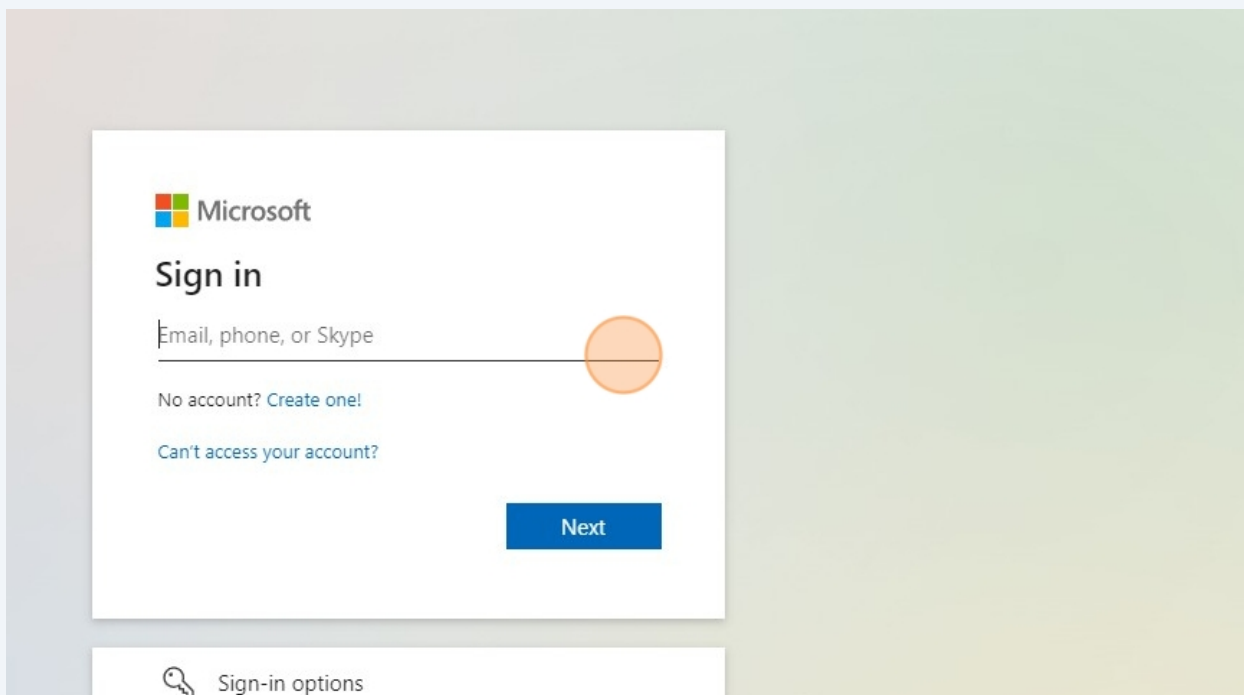

How to Log In to Microsoft Teams

1 Navigate to <https://teams.microsoft.com>

2 Type in your school email.

3 Type in your school password.

4 Click this button to stay signed in.

5

Click "Teams"