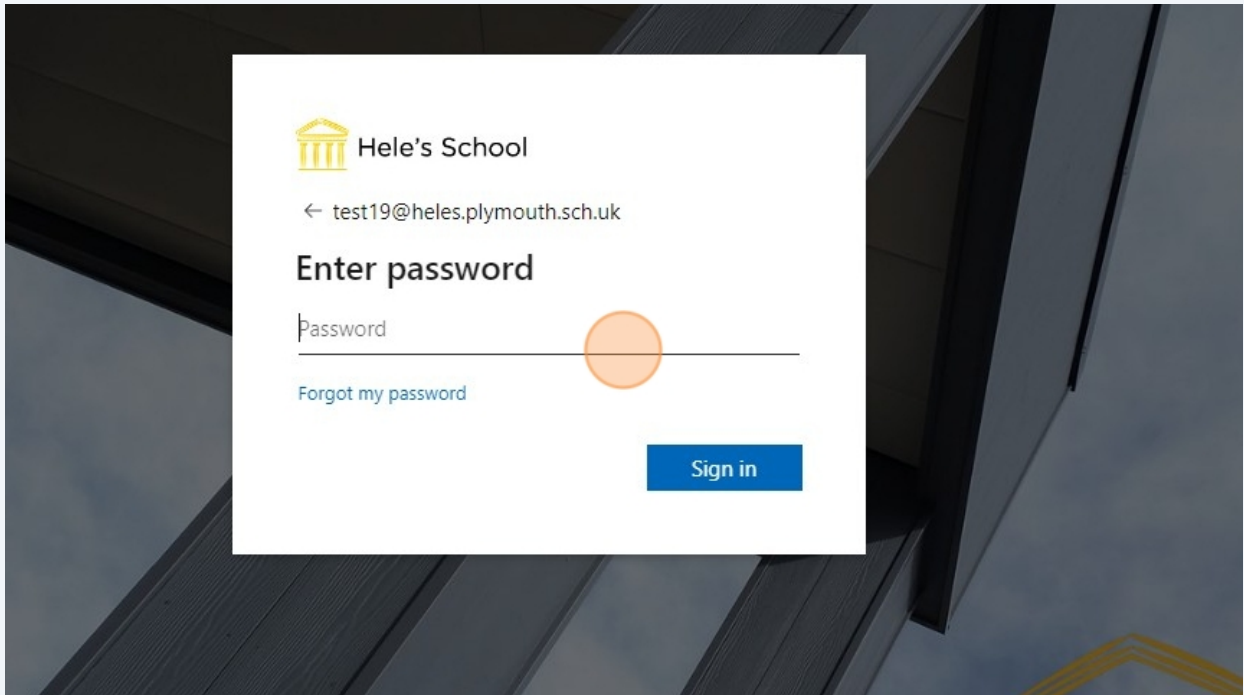

How to Log In to Microsoft Teams

1 Navigate to <https://teams.microsoft.com>

2 Type in your school email.

3 Type in your school password.

4 Click this button to stay signed in.

5

Click "Teams"