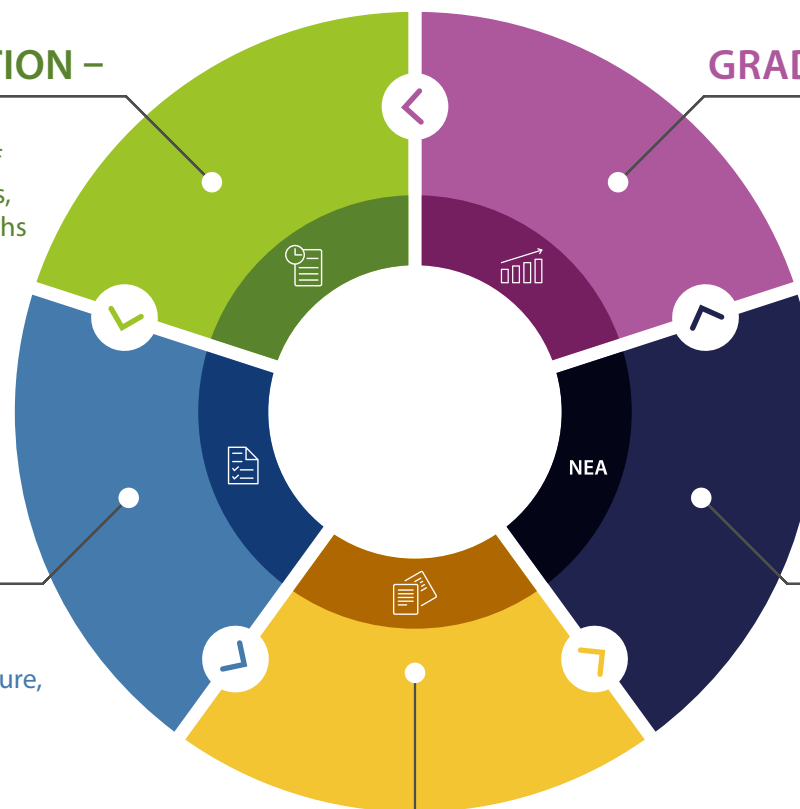

THE PACKAGE OF SUPPORT FOR GCSE, AS AND A LEVEL STUDENTS IN SUMMER 2022

ADVANCE INFORMATION –

- Guidance on the main focus of exams in the majority of GCSEs, AS and A Levels, plus Core Maths and FSMQ, to support revision

OPTIONALITY –

- Less content or fewer topics in exams for GCSE English Literature, GCSE History, GCSE Ancient History and GCSE Geography

GRADING –

- Exams will be graded more generously to provide a safety net for students